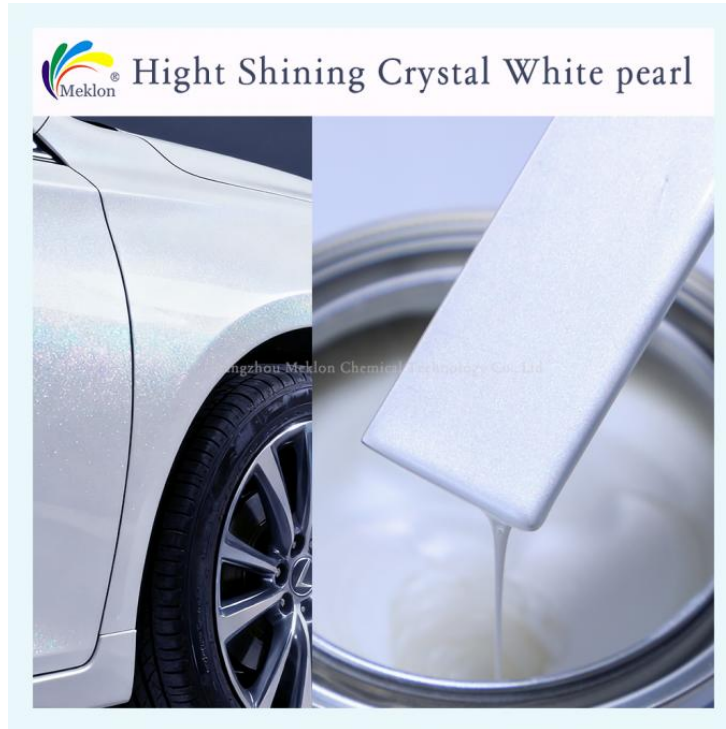

### Product Specification

- Durability: Long-lasting
- Resistance: UV, Weather, And Chemical Resistant
- Solvent Resistant: Yes
- Odor: Low
- Application humidity: Less Than 85%
- Fade Resistant: Yes
- Voc Level: Low
- Application Method: Spray
- Professional Quality: Provides Professional Quality Finish
- Colors: White
- Compatibility: Suitable For All Types Of Car Surfaces
- Fields Of Use: Car Repair/car Detailing
- Highlight: **X11 Crystal White Pearl car paint, Super Bright Color car paint, Good Weatherability car paint**

### More Images

### X11 Crystal White Pearl Car Paint, Super Bright Color & Good Weatherability

X11 is a high-gloss crystal white pearl automotive paint, featuring purer white, higher brightness and superior weatherability for long-lasting glossy finish.